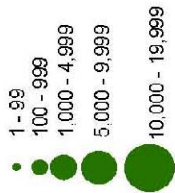

Reforestation Trees Planted Citywide 2007-2010

Number of Trees Planted

Parks

Total Trees Planted: 222,188

Reforestation is one of 127 initiatives launched in 2007 by Mayor Bloomberg as part of PlaNYC to make New York City greener and more sustainable by 2030. It is a key component of MillionTreesNYC, providing 488,300 of the total trees to be planted in the campaign by 2017. To date, 46% of this reforestation tree goal has been met.