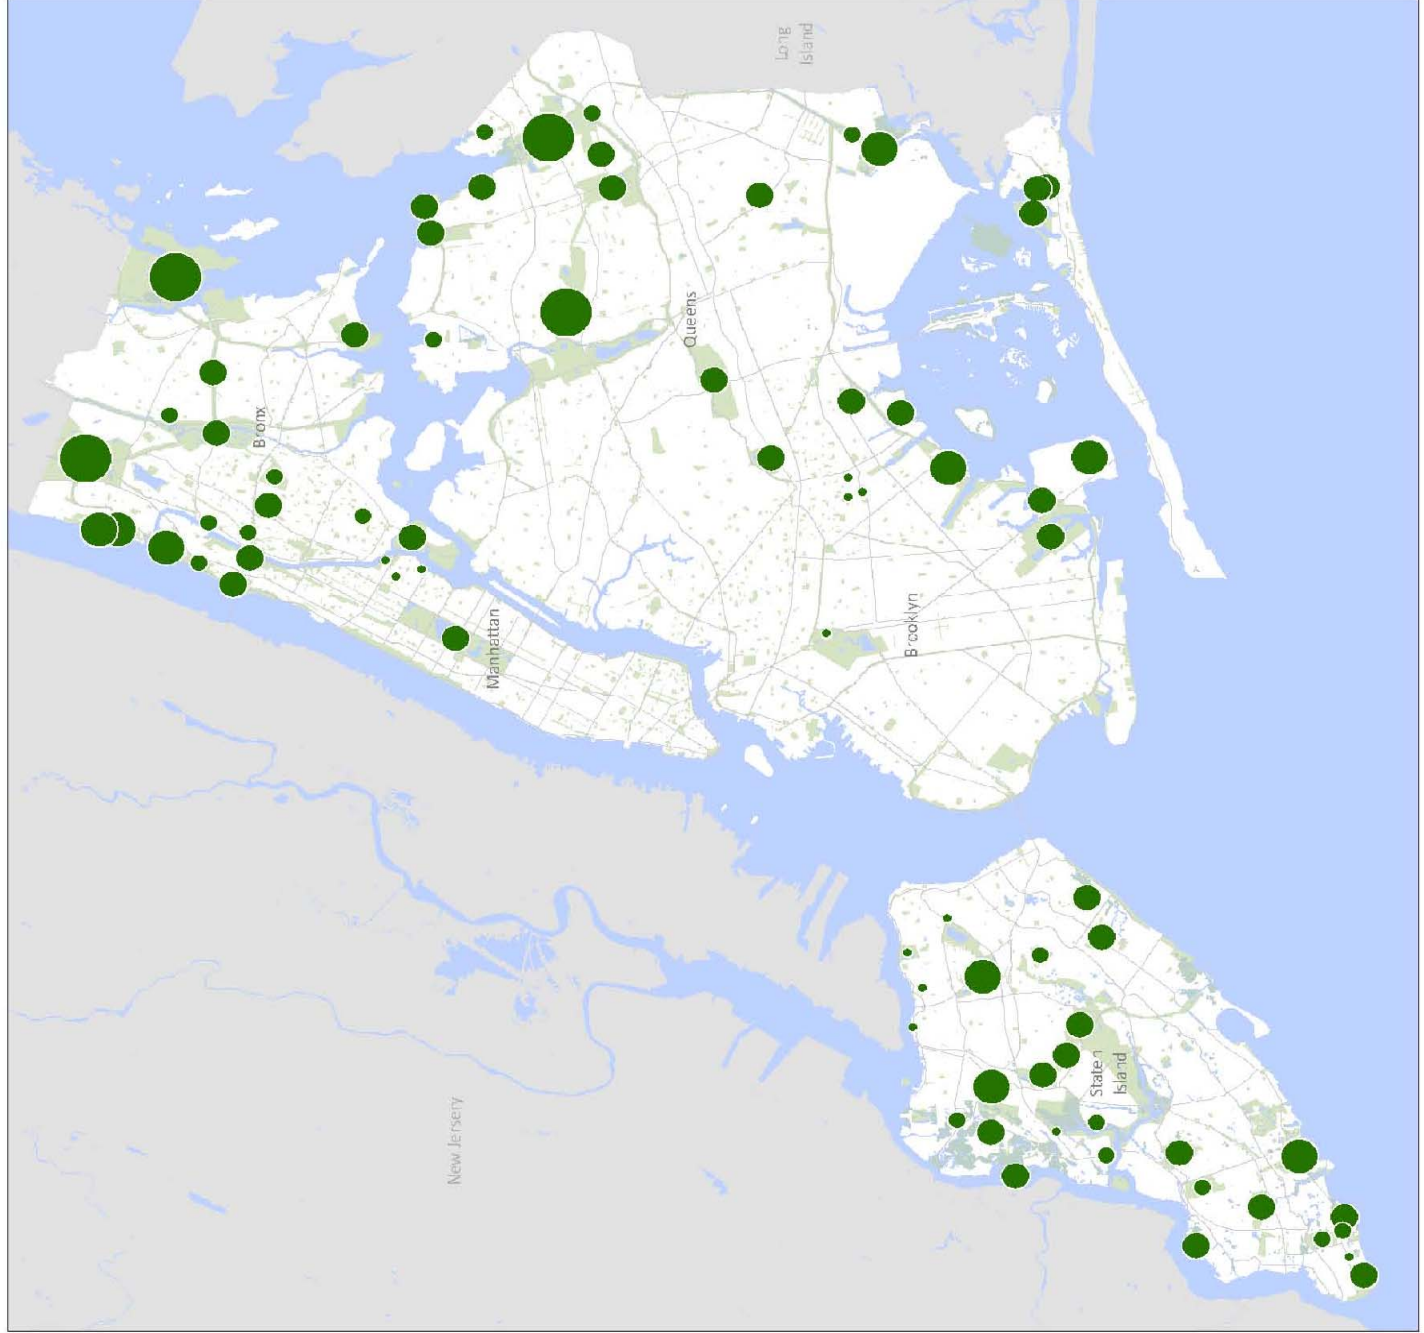

Sincerely,

Tim Wenskus
Deputy Director
Natural Resources Group

Reforestation Trees Planted Citywide 2007-2010

Number of Trees Planted

 Parks

Total Trees Planted: 222,188

Reforestation is one of 127 initiatives launched in 2007 by Mayor Bloomberg as part of PlaNYC to make New York City greener and more sustainable by 2030. It is a key component of MillionTreesNYC, providing 488,300 of the total trees to be planted in the campaign by 2017. To date, 46% of this reforestation tree goal has been met.