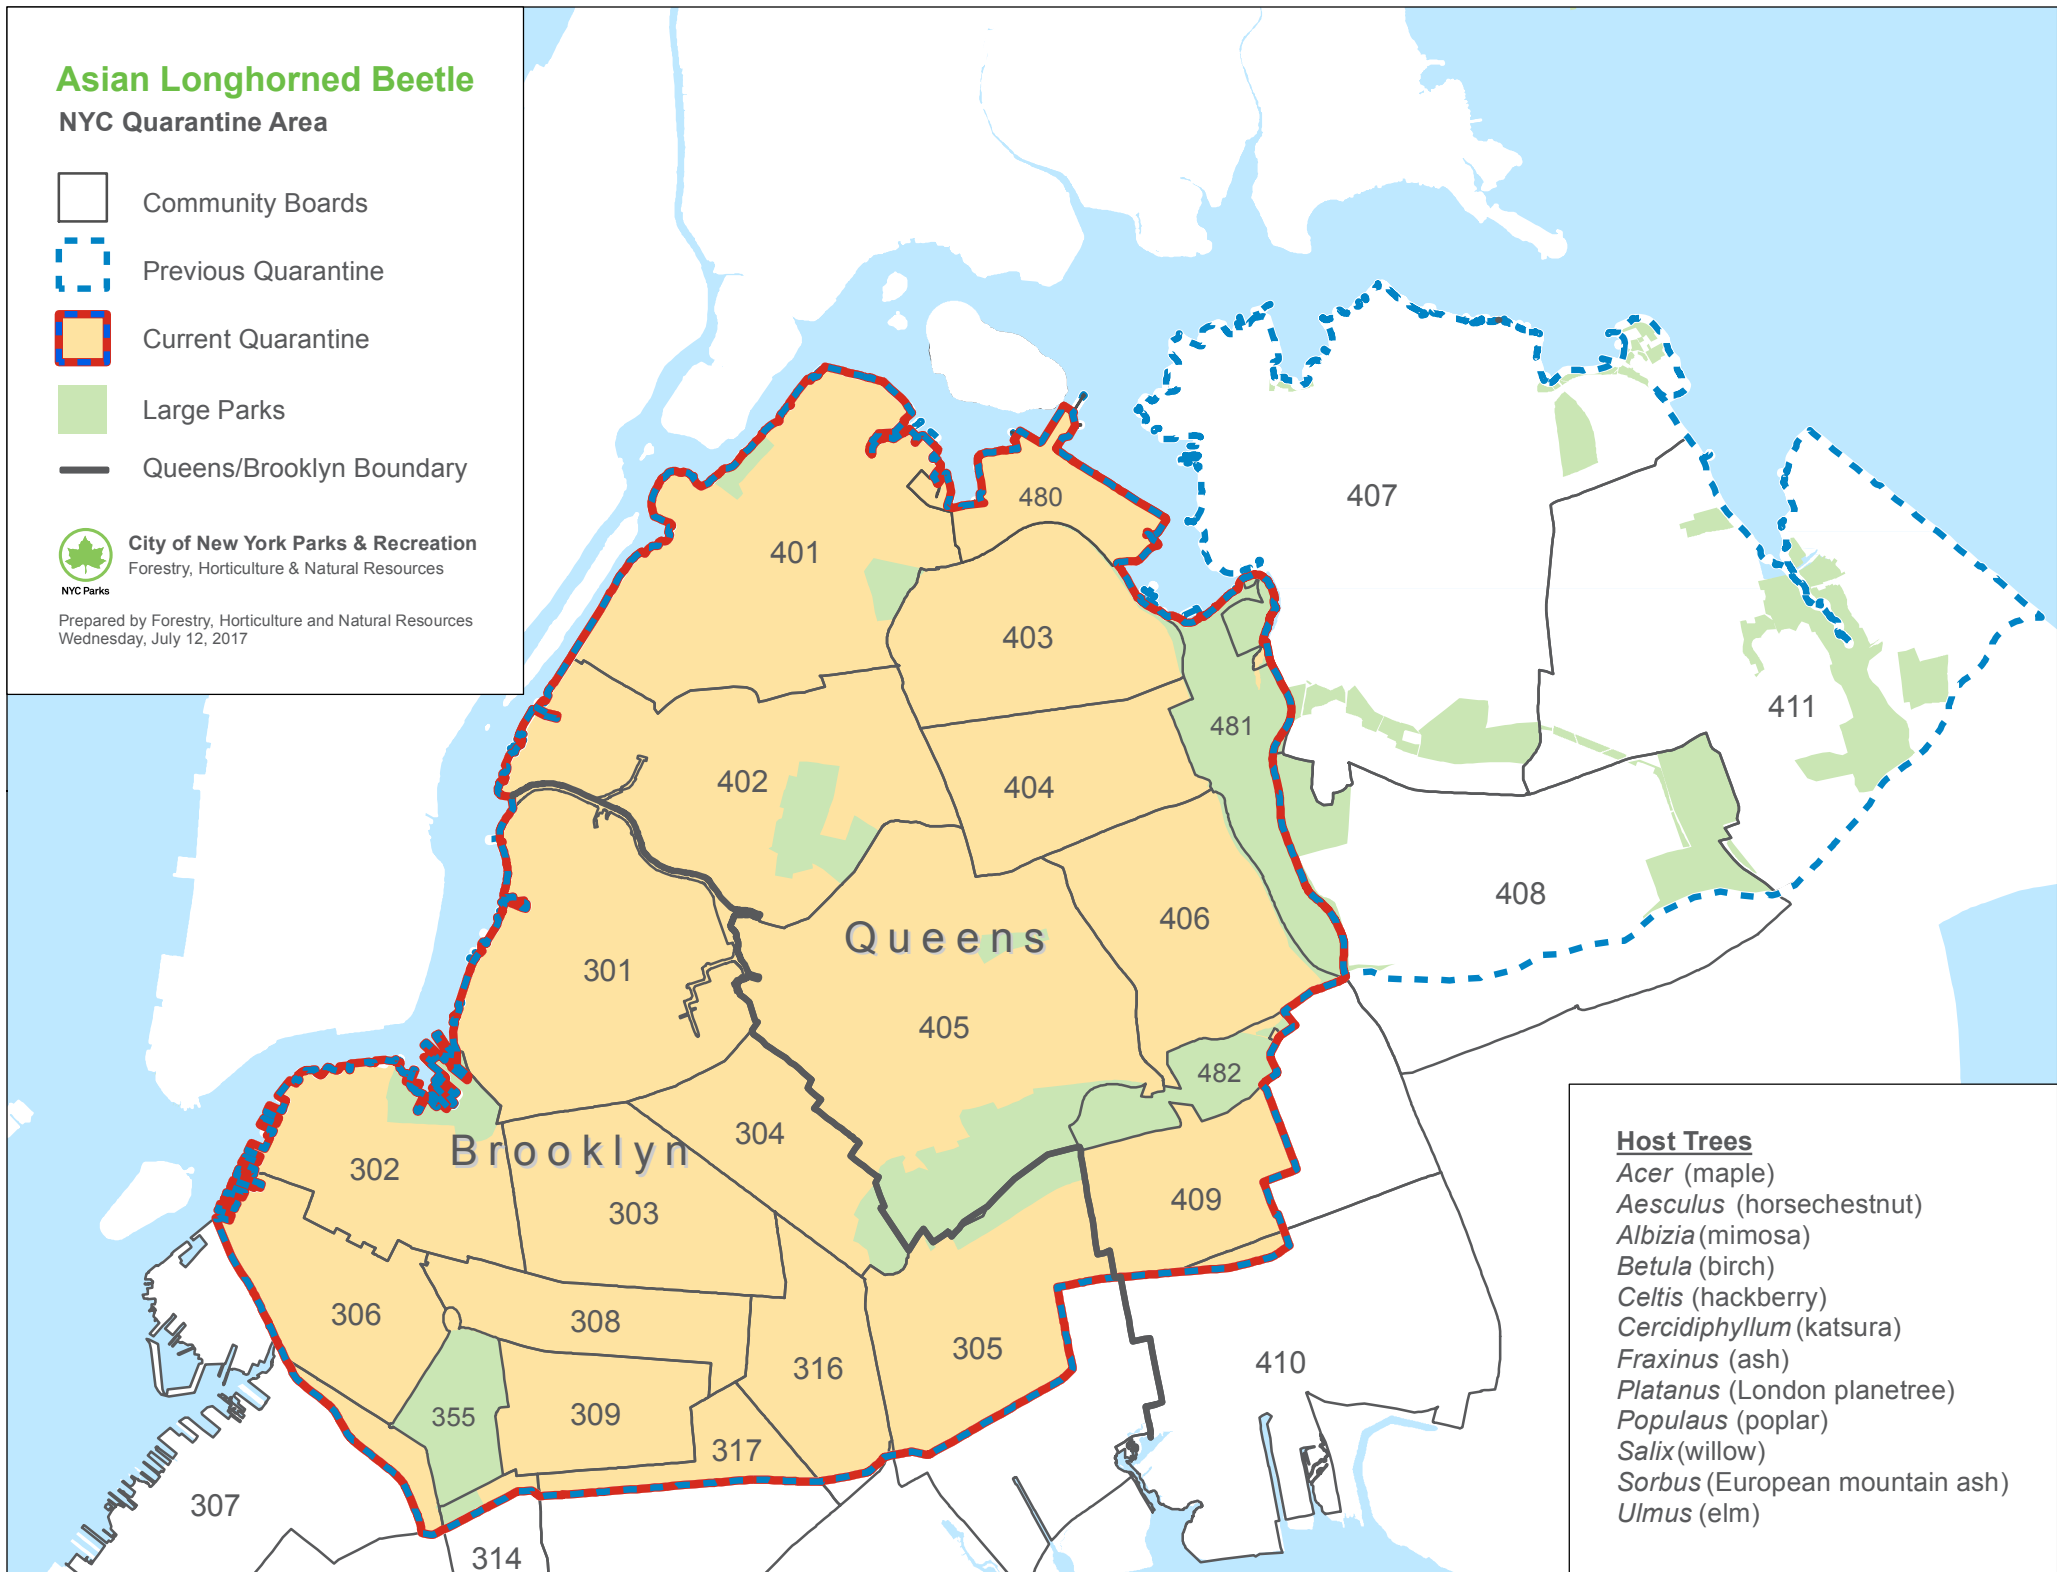

# Asian Longhorned Beetle

## NYC Quarantine Area

-  Community Boards
-  Previous Quarantine
-  Current Quarantine
-  Large Parks
-  Queens/Brooklyn Boundary

 **City of New York Parks & Recreation**  
Forestry, Horticulture & Natural Resources  
NYC Parks

### Host Trees

- Acer* (maple)
- Aesculus* (horsechestnut)
- Albizia* (mimosa)
- Betula* (birch)
- Celtis* (hackberry)
- Cercidiphyllum* (katsura)
- Fraxinus* (ash)
- Platanus* (London planetree)
- Populus* (poplar)
- Salix* (willow)
- Sorbus* (European mountain ash)
- Ulmus* (elm)