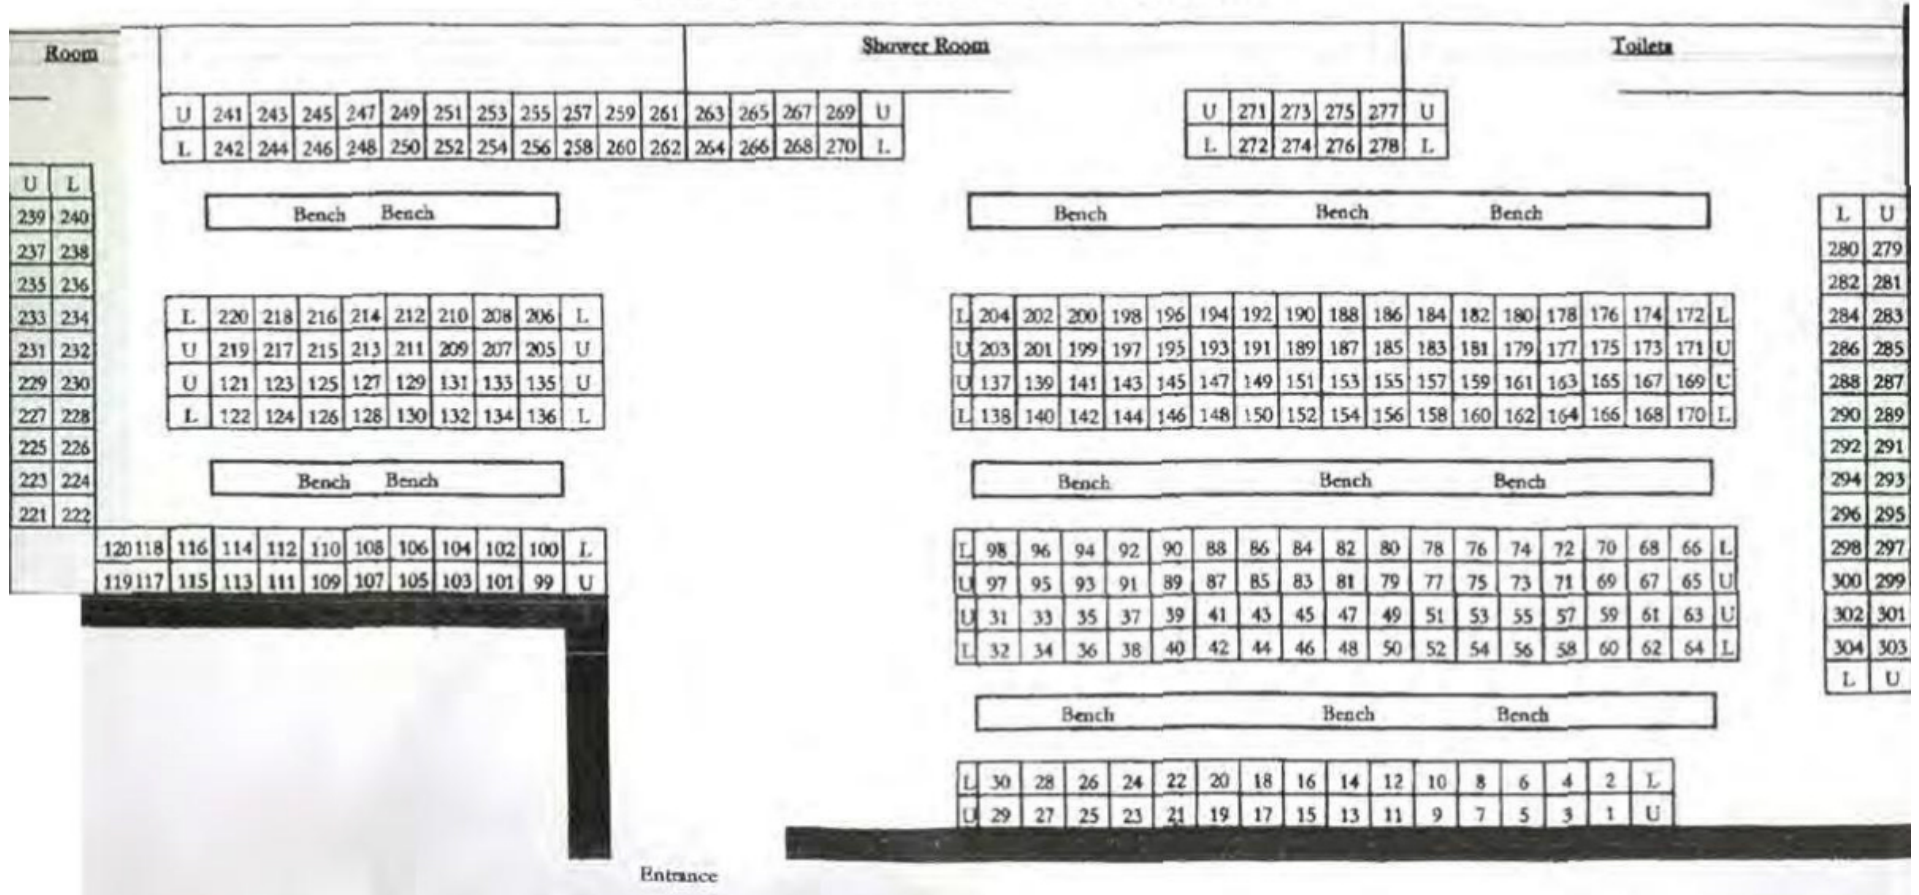

## Central Park Tennis House MEN'S LOCKER ROOM FLOOR PLAN

## Central Park Tennis House WOMEN'S UPPER LOCKER ROOM FLOOR PLAN