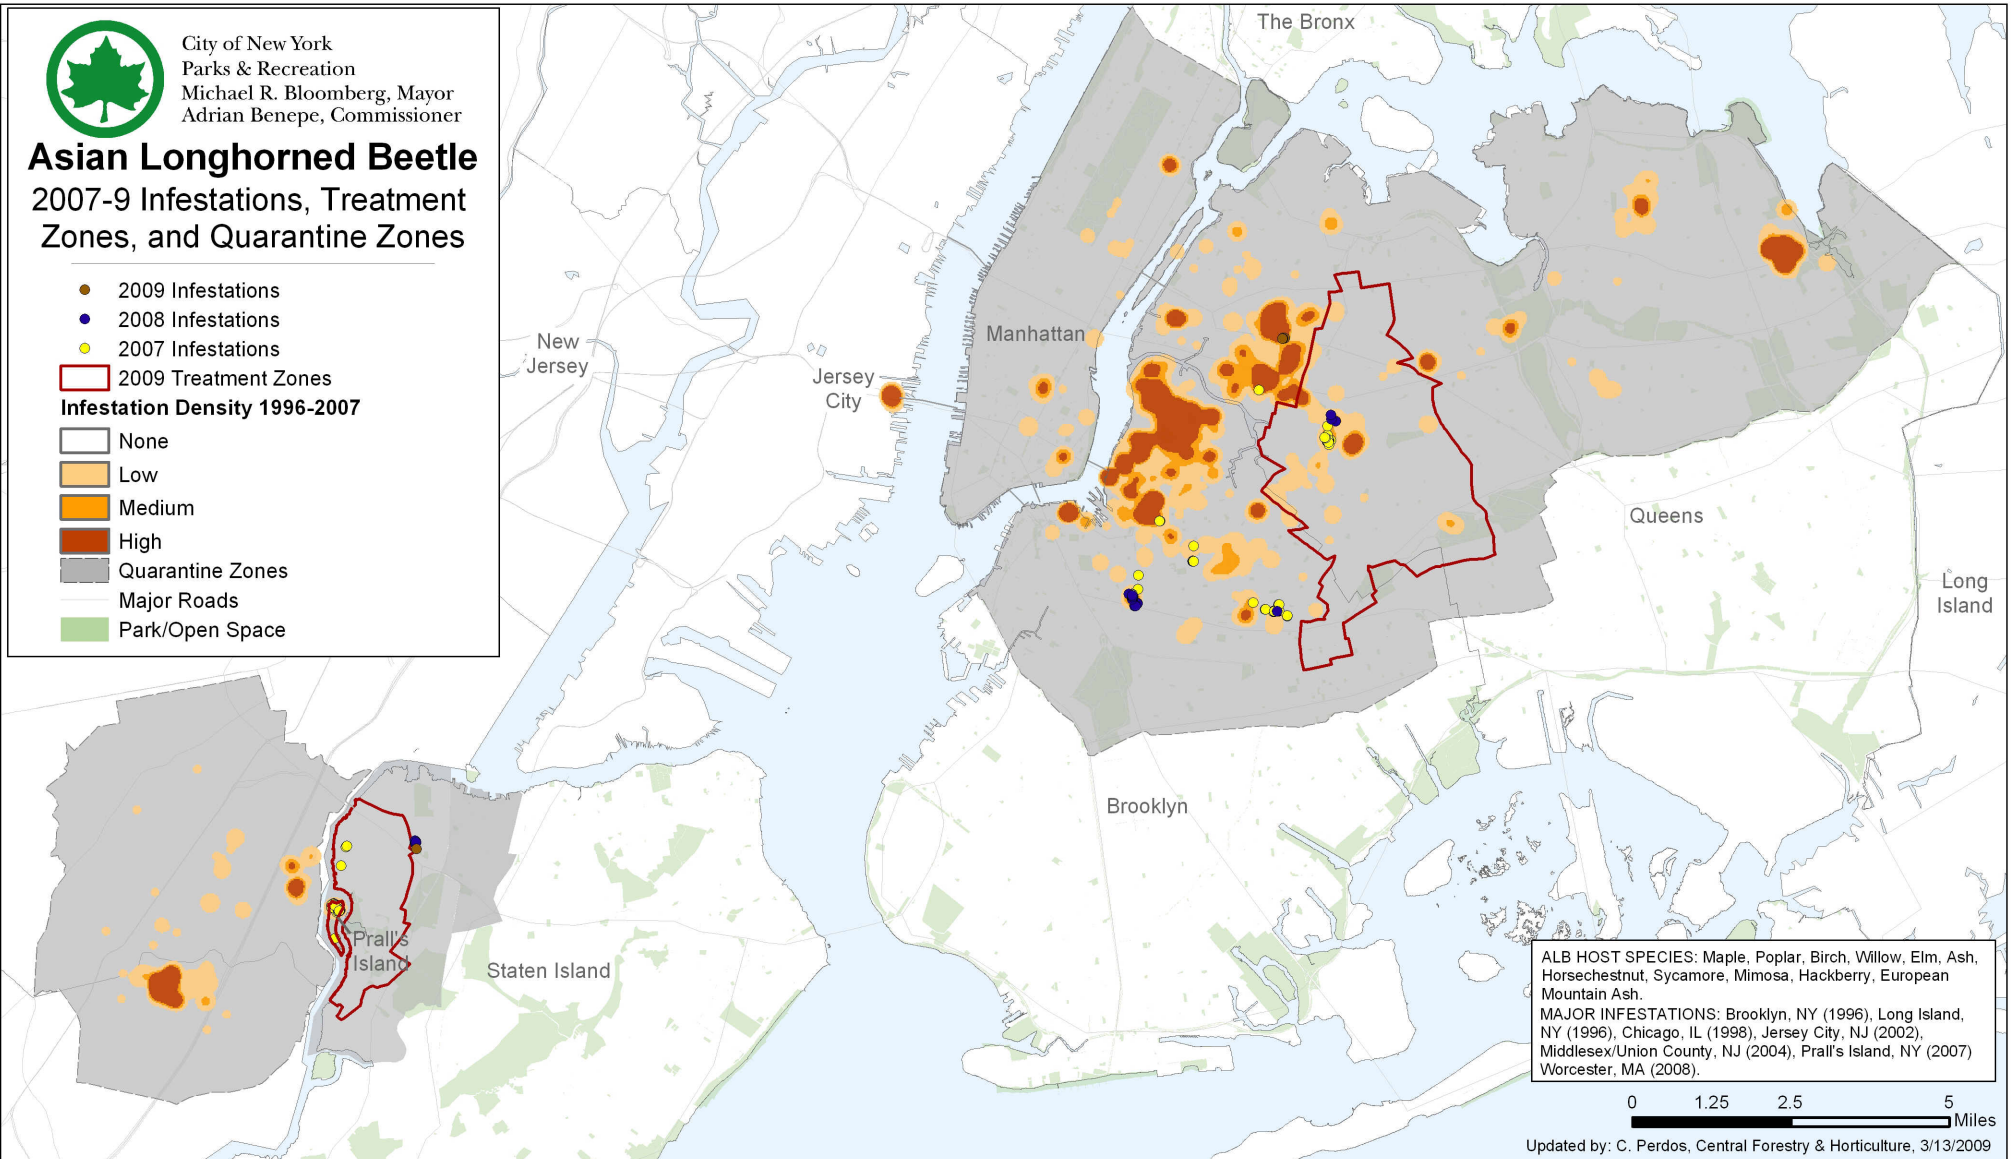

## Asian Longhorned Beetle 2007-9 Infestations, Treatment Zones, and Quarantine Zones

- 2009 Infestations
  - 2008 Infestations
  - 2007 Infestations
  - ▭ 2009 Treatment Zones
- Infestation Density 1996-2007**
- None
  - Low
  - Medium
  - High
- Quarantine Zones**
- Major Roads
  - Park/Open Space

Annual Infestations, Treatment Zones, and Quarantine Zones 2003-2008 (as of April of each year)