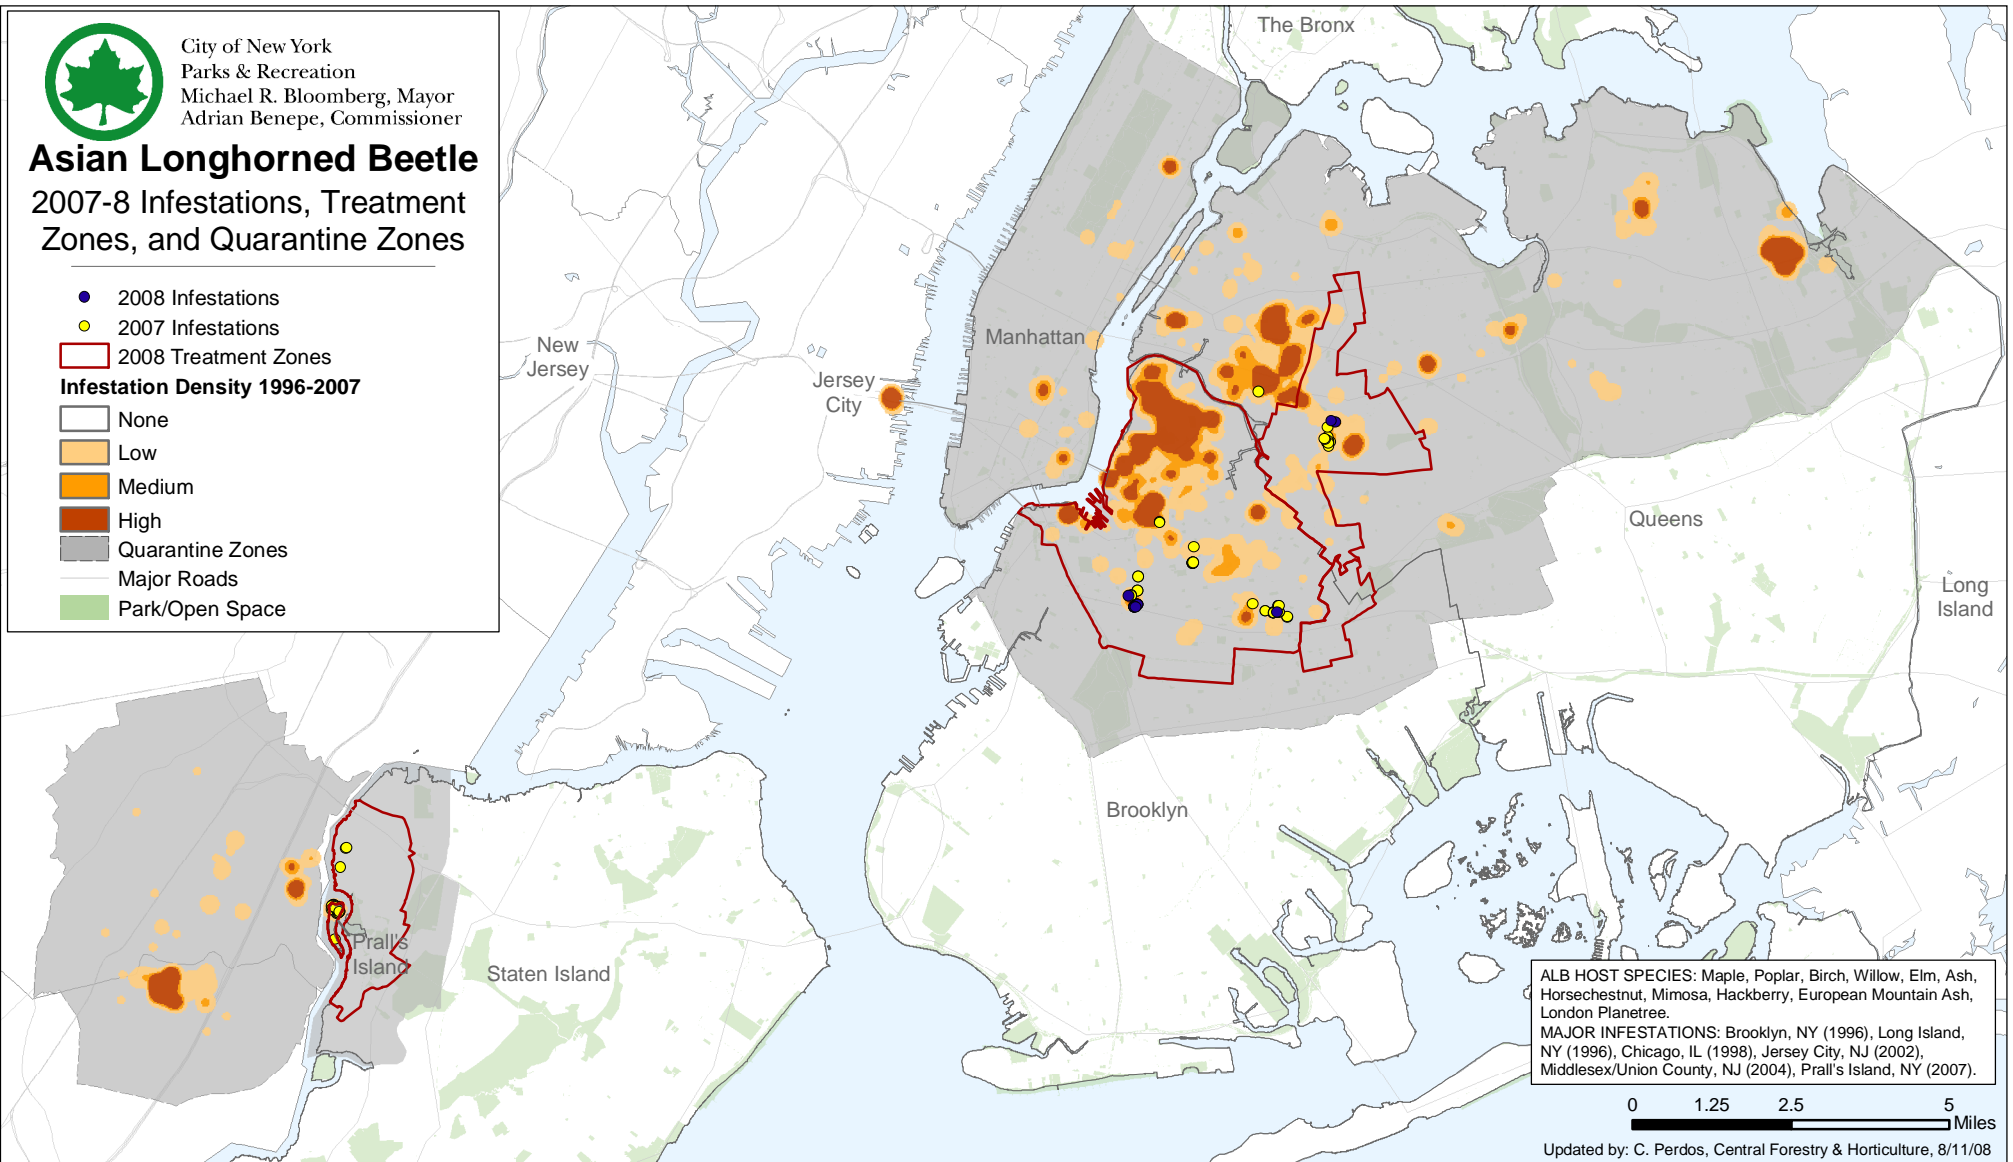

## Asian Longhorned Beetle 2007-8 Infestations, Treatment Zones, and Quarantine Zones

- 2008 Infestations
- 2007 Infestations

▭ 2008 Treatment Zones

### Infestation Density 1996-2007

- None
- Low
- Medium
- High
- Quarantine Zones
- Major Roads
- Park/Open Space

### Annual Infestations, Treatment Zones, and Quarantine Zones 2002-2007 (as of April of each year)