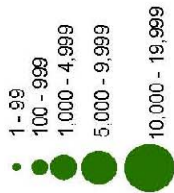

Reforestation Trees Planted Citywide 2007-2010

Number of Trees Planted

Parks

Total Trees Planted: 222,188

Reforestation is one of 127 initiatives launched in 2007 by Mayor Bloomberg as part of PlaNYC to make New York City greener and more sustainable by 2030. It is a key component of MillionTreesNYC, providing 488,300 of the total trees to be planted in the campaign by 2017. To date, 46% of this reforestation tree goal has been met.