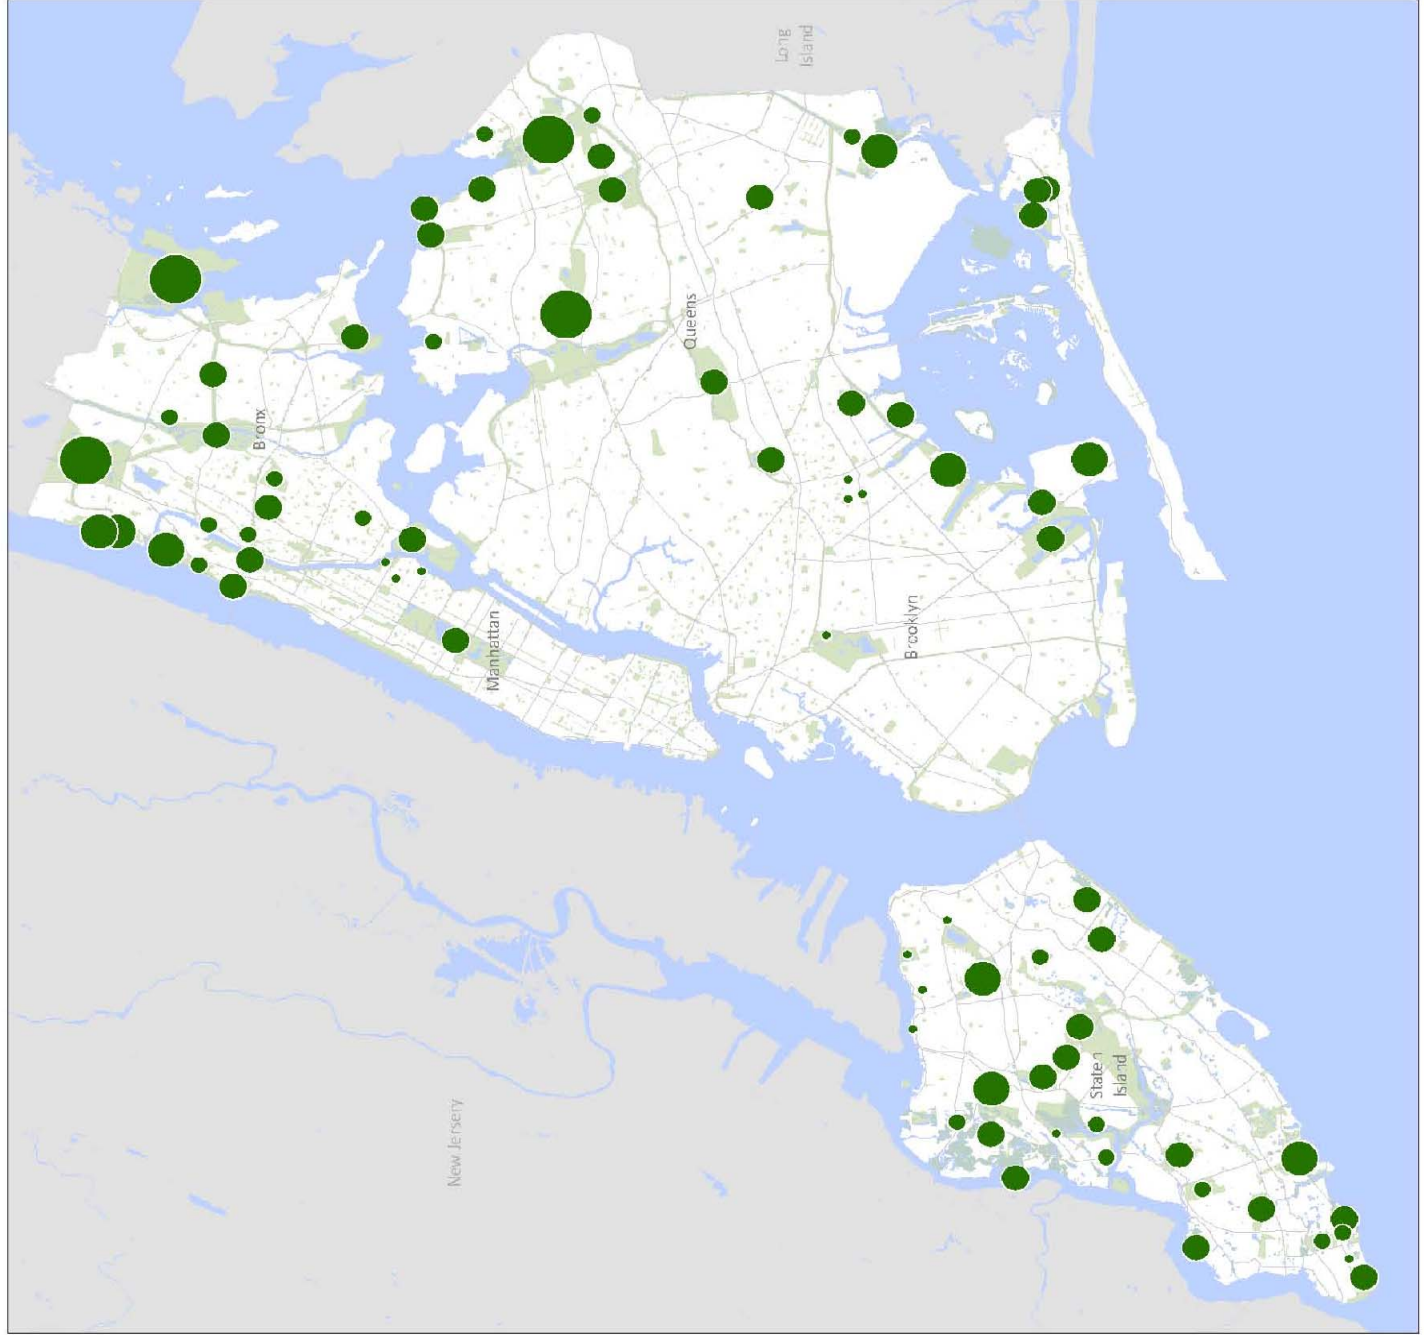

Sincerely,

Tim Wenskus
Deputy Director
Natural Resources Group

Reforestation Trees Planted Citywide 2007-2010

Number of Trees Planted

Parks

Total Trees Planted: 222,188

Reforestation is one of 127 initiatives launched in 2007 by Mayor Bloomberg as part of PlaNYC to make New York City greener and more sustainable by 2030. It is a key component of MillionTreesNYC, providing 488,300 of the total trees to be planted in the campaign by 2017. To date, 46% of this reforestation tree goal has been met.