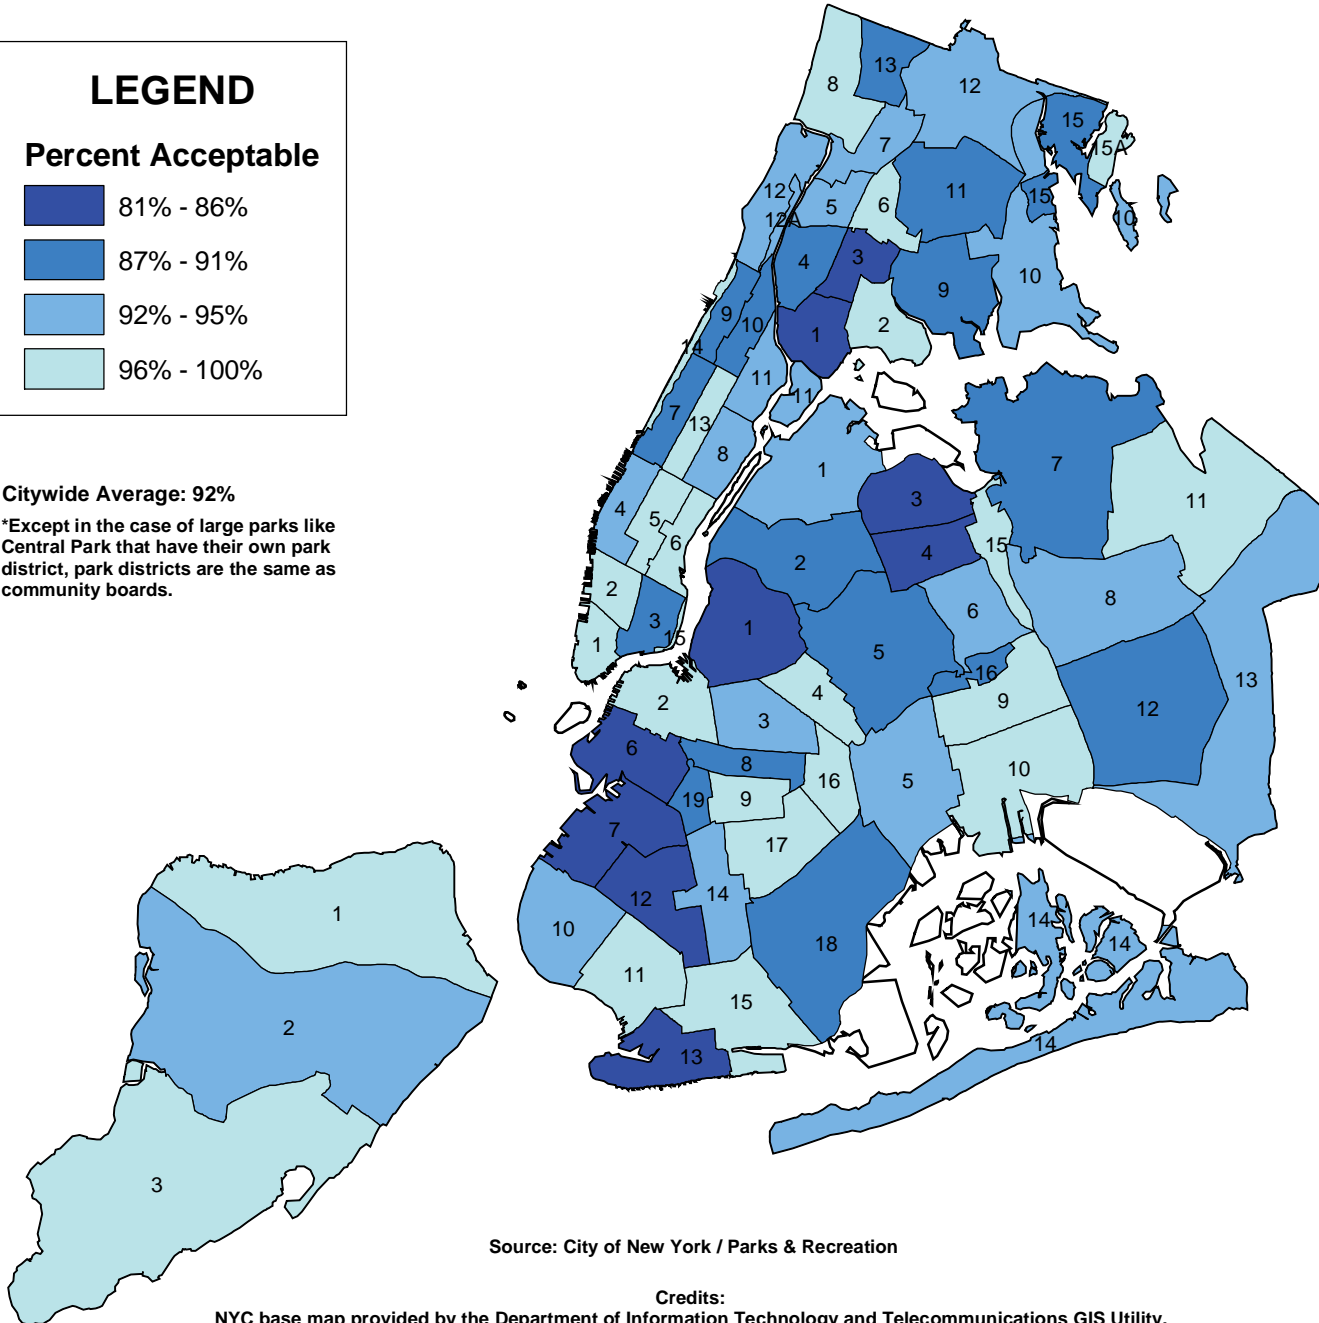

Citywide Average: 92%

*Except in the case of large parks like Central Park that have their own park district, park districts are the same as community boards.