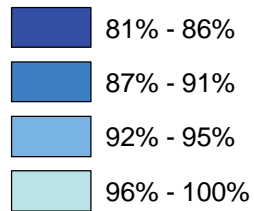

Park Cleanliness Ratings by Park District* Calendar Year 2002

LEGEND

Percent Acceptable