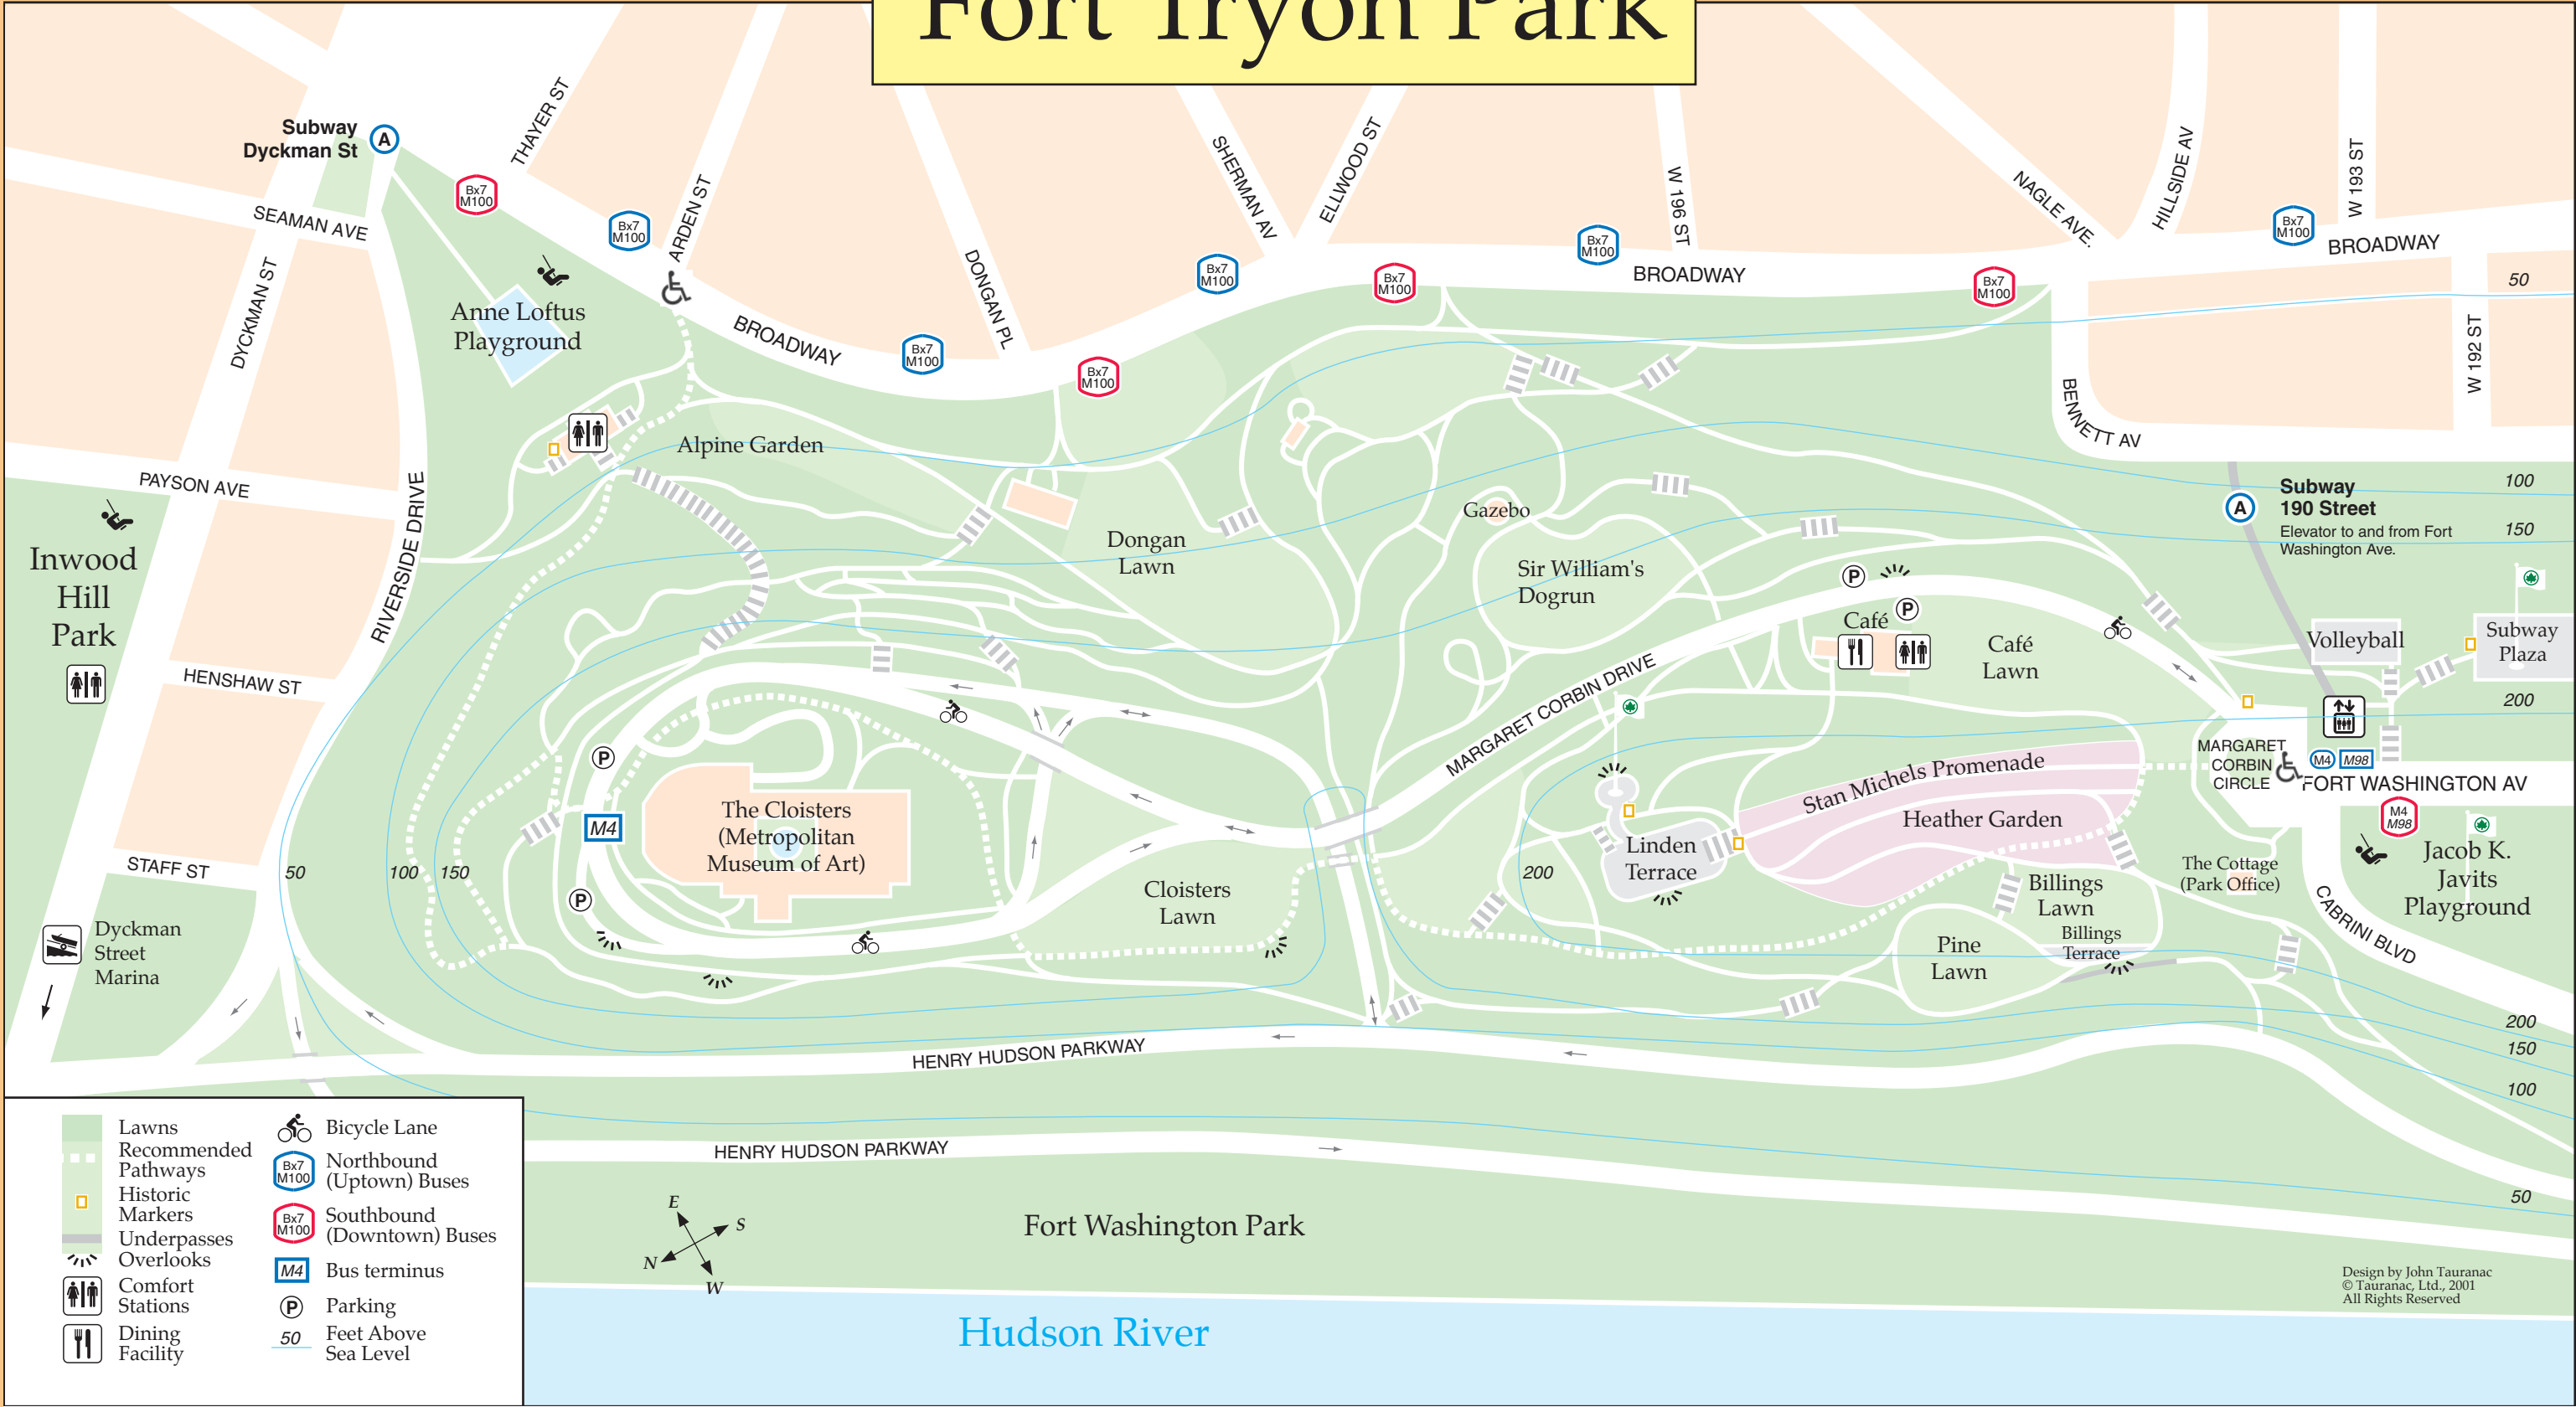

# Fort Tryon Park

- Lawns
- Recommended Pathways
- Historic Markers
- Underpasses
- Overlooks
- Comfort Stations
- Dining Facility
- Bicycle Lane
- Northbound (Uptown) Buses
- Southbound (Downtown) Buses
- Bus terminus
- Parking
- Feet Above Sea Level